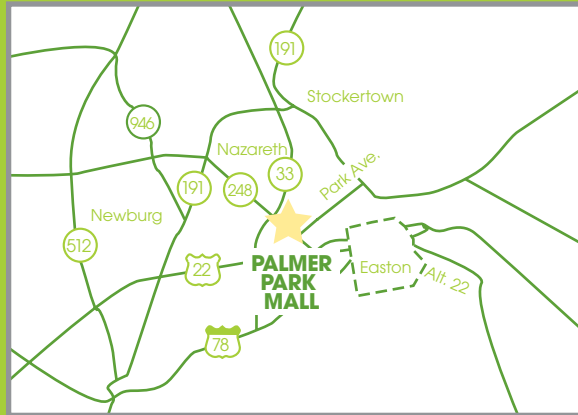

### FROM THE NORTH

Take Route 33 South to the Route 248 Exit. Follow signs for Route 248 East heading for Easton. It is approximately 2 miles to the mall.

### FROM THE SOUTH

Take either I-95 South, or I-76 West towards Plymouth Meeting to I-476 (former NE Extension of PA Turnpike). Follow left lanes toward Allentown, continuing to Exit 56- Lehigh Valley. Bear right after toll onto Route 22 East. Continue using 'From the West' directions below.

### FROM THE EAST

Follow Route 22 West to the 25th Street/ Route 248 exit. Bear right onto 25th Street/ Route 248. Continue to the second traffic light, the mall is on the right.

### FROM THE WEST

Follow Route 22 East to the 25th Street/Route 248 exit. Turn left at the end of the ramp onto 25th Street/Route 248. Continue to the 4th traffic light, the mall is on the right.