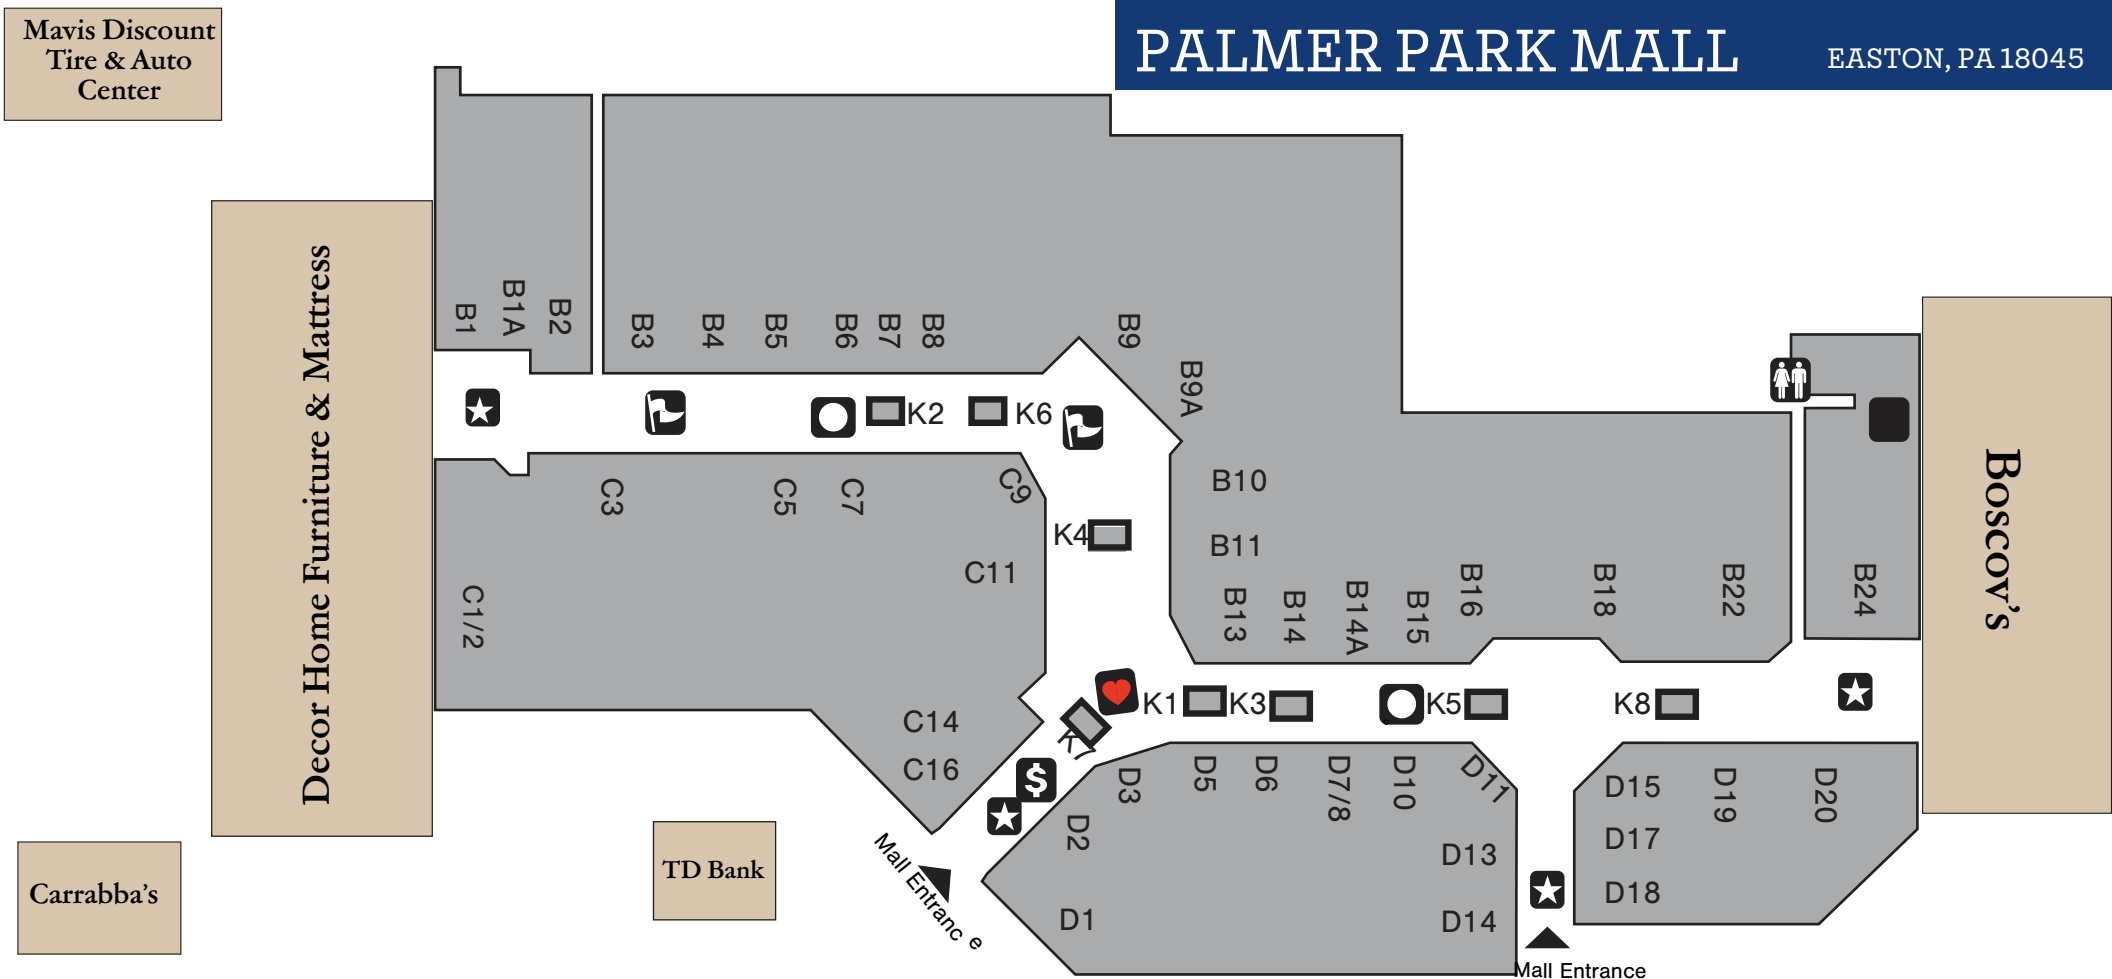

Department Stores

Boscov's
Decor Home Furniture and Mattress

Books, Cards & Gifts

B5 Blue Flame Events Store
D7/8 GO! Calendar, GO! Games
D20 Cloud City Games
B24 Hallmark
B22 Logan's Sports Collectibles
D6 Spencers

Fashion

B11 Footlights Boutique
B18 Rainbow Shops
B9 Tee Thrill

Jewelry

B13 Aslan Jewelers Services
D2 Claires
D5 Freeman Jewelers
K3 Totally Pagoda

Electronics and Accessories

D3 All Fix Mobile
C11 AT&T
C11 Cricket Wireless
D10 T-Mobile
D1 Verizon Wireless

Health & Beauty

B10 Bath and Body Works
D13 Cali Nails
C16 Holiday Hair
B1 Impressive Cuts Barber Shop
B2 Massage Therapy
B14A Unique Eyebrow
D15 Santalexia Extensions Salon

Entertainment

B9A Asante African Art Gallery
C5 Back to the Arcade
B4 Ohana Playground

Shoes

C3 Rack Room Shoes
B8 Snipes

Music/Video

C7 Spin Me Round Records

Optical

Boscov's Optical
C1 Pearle Vision

Dining

D19 Aroma Authentic Indian Cuisine
Carrabba's Italian Grill
D17 Dino's Pizza-teria II
B14 Dairy Queen/Orange Julius
K8 Hocaa Bubble Tea
B1A Mom & Pops Sandwich Shoppe & Cafe
D11 Pretzel Plus
D18 Wrap'd Tight 2.0

Services

K7 Eco ATM
C16 Holiday Hair
B1 Impressive Cuts Barber Shop
Mavis Discount Tire & Auto Center
C5 Massage Therapy
TD Bank
D15 Santalexia Extensions Salon
B14A Unique Eyebrow

Specialty Stores

C12 Asian Gifts
B2 Eva's Boutique (Crystals)
B1A Mom & Pops General Store
K5 Nestly's Treasures
D14 The Pet Shop C9
Smooth Roots CBD
B3 Uncle JuJu's Crazy Deals
(Discount Variety Store)